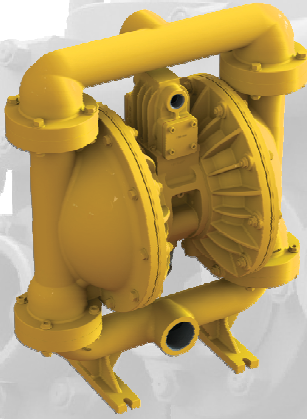

EXPERIENCE

Allis-Chalmers
APV
Aurora
Bingham
Blackmer
Byron Jackson
Durco
Fairbanks Morse
Flight
Gorman-Rupp

Goulds
Ingersoll-Rand
Layne
Moyno
Robinson Meyer
Tri-Clover
Viking
Waukesha
Wemco
Worthington
AND MANY MORE.....

SERVICES

All Impellers, Casings and Rotors are given a preliminary examination and evaluation, which includes failure analysis, metallurgical testing, wear and deterioration analysis to determine the cause and extent of the damage and the course of correction as well as estimated time and cost.

Rotech offers the most advanced Hard Facing and Protective Coating Solution available to the industry.

Offering our clients the best cost efficient way of rebuilding, repairing or replacing their components.