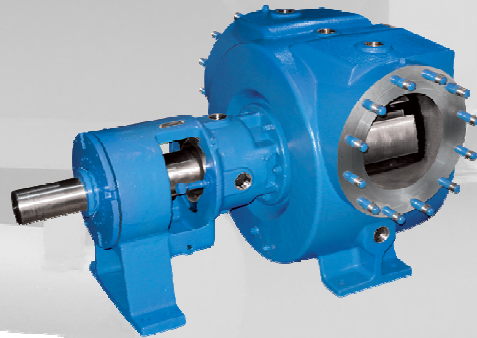

WELDING

Rotech can move your project through the rebuilding process smoothly and efficiently with precision welding.

Bronze, Cast Iron, Hastaloy, Inconel, Monel, Nickel, Stainless Steel, Steel & Titanium

GRINDING

I.D. & O.D. Grinding is used in the rebuilding and refurbishing process of most parts.

Our company uses the grinding shop in conjunction with hard chrome plating services to provide the best service for our clients.

Utilizing specialty equipment and tight tolerances our company can deliver a finished end product to you that beats OEM specifications.

COMMITMENT

Providing quality workmanship is our commitment.

We have implemented a continuous quality improvement program.

Making our workforce renowned as the best in their field.

Be it repairing or manufacturing we are determined to do it right. "The first time, and every time"

Rotech will always supply our clients with fast, reliable service and they receive our best.