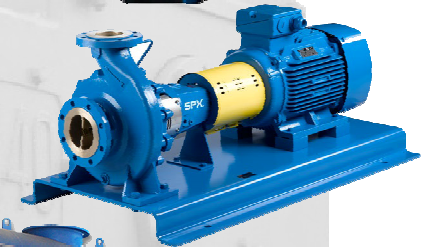

ROTECH MACHINE

10223 BROADWAY ST, SUITE P333
PEARLAND, TX 77584
PHONE 281-712-7900
INFO@ROTECHMACHINE.NET