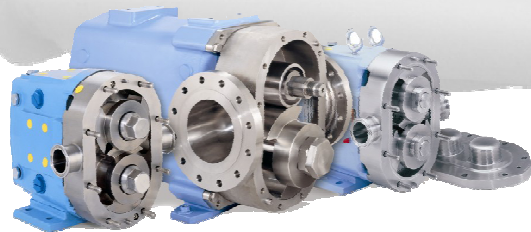

EXPERIENCE

Allis-Chalmers
APV
Aurora
Bingham
Blackmer
Byron Jackson
Durco
Fairbanks Morse
Flight
Gorman-Rupp

Goulds
Ingersoll-Rand
Layne
Moyno
Robinson Meyer
Tri-Clover
Viking
Waukesha
Wemco
Worthington
AND MANY MORE.....

SERVICES

All Impellers, Casings and Rotors are given a preliminary examination and evaluation, which includes failure analysis, metallurgical testing, wear and deterioration analysis to determine the cause and extent of the damage and the course of correction as well as estimated time and cost.

Rotech offers the most advanced Hard Facing and Protective Coating Solution available to the industry.

Offering our clients the best cost efficient way of rebuilding, repairing or replacing their components.